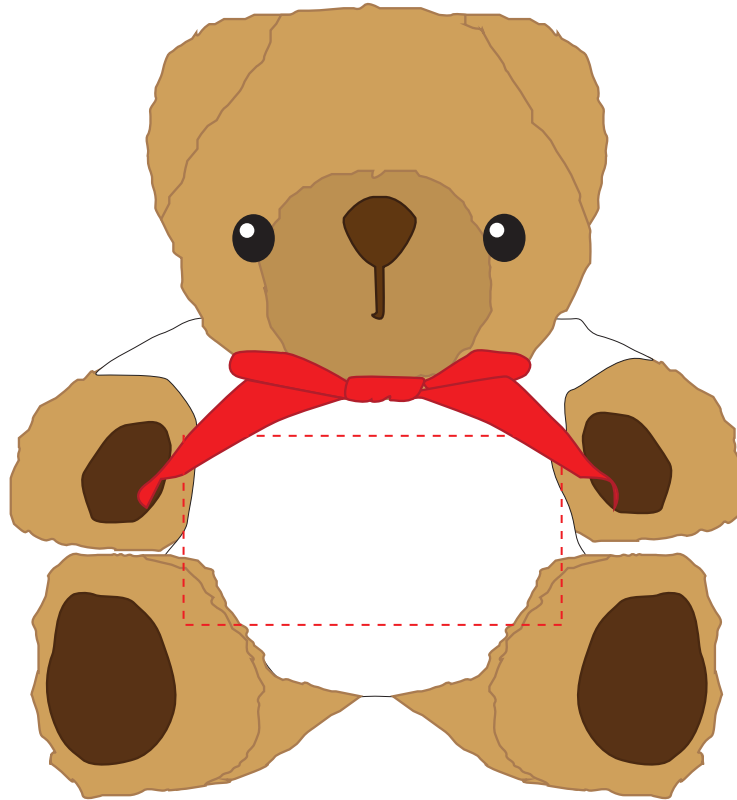

Your Ref:	Quantity:	Product Code: TB0004
Our Ref:	Version: 1	Product Colour: BROWN

**PRINTING CONCERNS:****PRODUCT INFO:**

We stock this item in the following colours

**PANTONE REFERENCE(S)**

Full Colour Printing

ARTWORK SCALE 100%

ARTWORK SCALE 100%

Max print area: 50mm x 25mm

Product Image for visualisation  
- colours may vary

The dashed line is to demonstrate print area and will not appear on your printed item